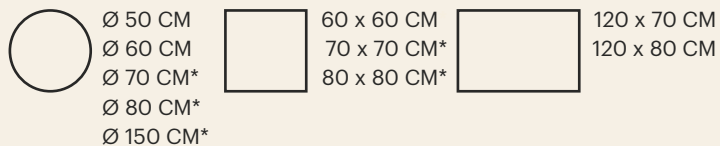

TEAK TABLE TOPS