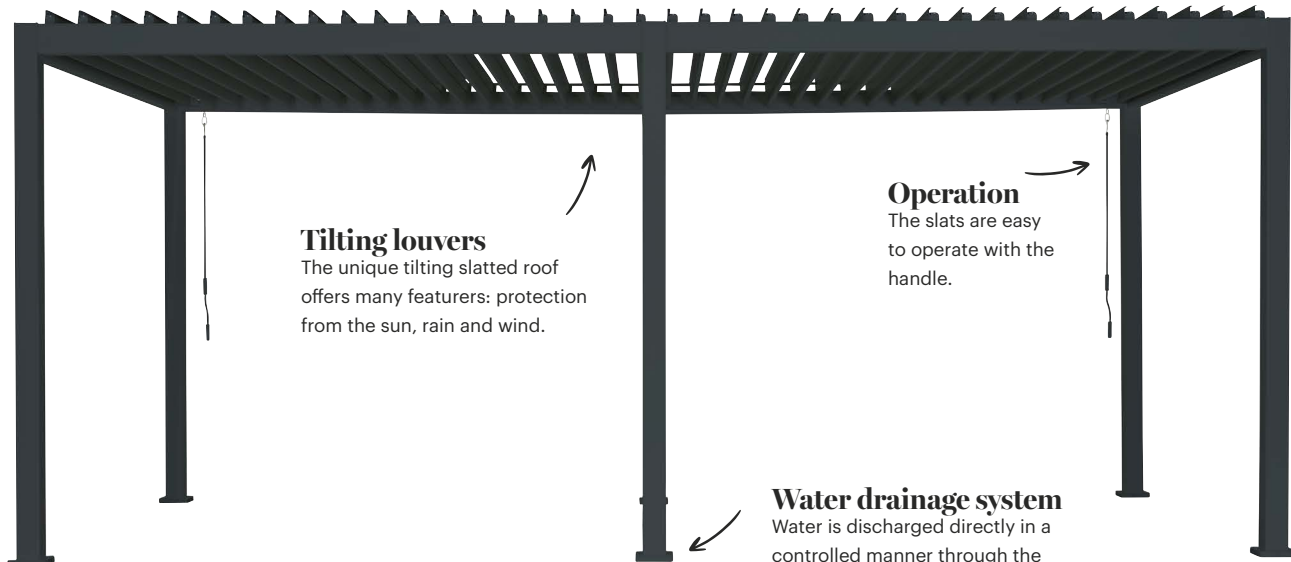

PULL DOWN SCREEN REFLECT

3 | 3,6 AND 4 METER

NEW!

LOUVRE WALL REFLECT

93 X 238 CM

Panels

With three panels you can fill an entire 3-meter side!

WHY THE REFLECT?

The Red Dot winning design combines luxury with ultimate functionality.

Freestanding or attached to existing construction. The Reflect is the perfect extension of the indoor space.

Tilting louvers

The unique tilting slatted roof offers many features: protection from the sun, rain and wind.