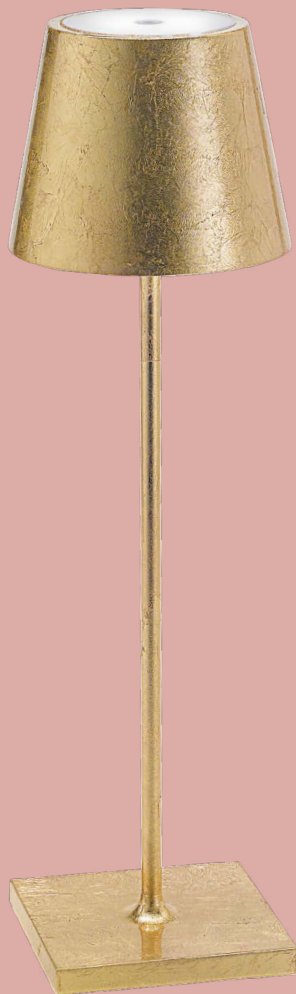

collection / *lighting*

Choosing good patio lighting often turns out to be a more difficult task than previously thought. Lighting affects the appearance of your patio, especially in the evening. Next to that, most patio lights have cords that cannot be hidden away. That is why Kaja offers cordless terrace lighting. A lot safer and it also makes your terrace look less cluttered.

**VIEW THIS
COLLECTION
ONLINE**