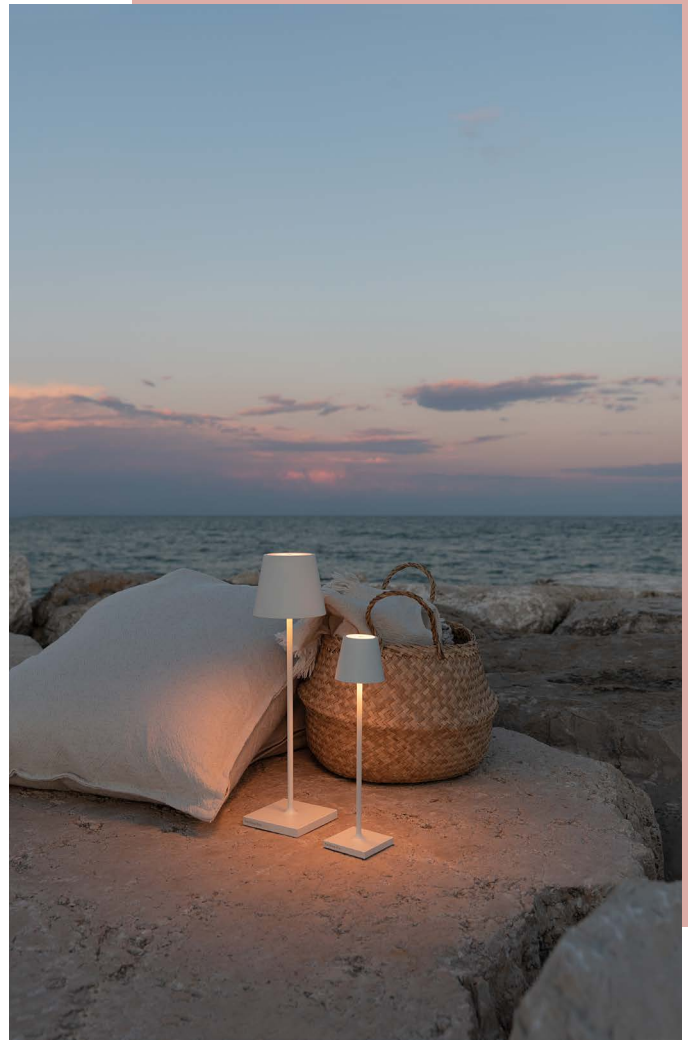

VIEW
MORE OUTDOOR
LIGHTING 

NEW!

TABLE LAMP **POLDINA MICRO** 27,5CM

TABLE LAMP **POLDINA** 38CM

FLOOR LAMP **POLDINA XL** 52/87/122CM

6-FOLD CHARGING STATION **OLIVIA AND OFELIA**

6-FOLD CHARGING STATIO **POLDINA**